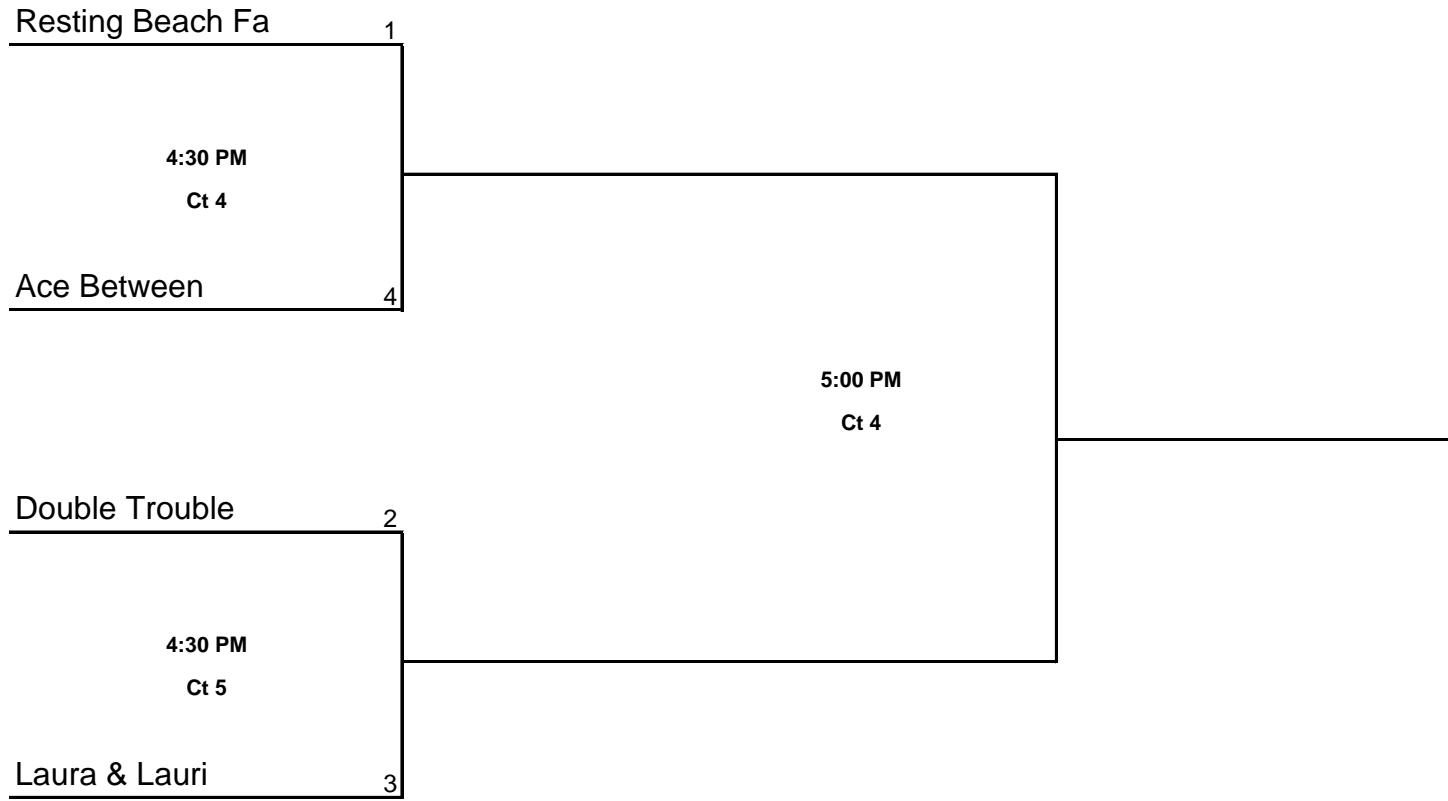

**SUNDAY CIN-CITY WOMEN'S DOUBLES
WINTER #1 2019**

COURTS AND TIMES ARE SUBJECT TO CHANGE